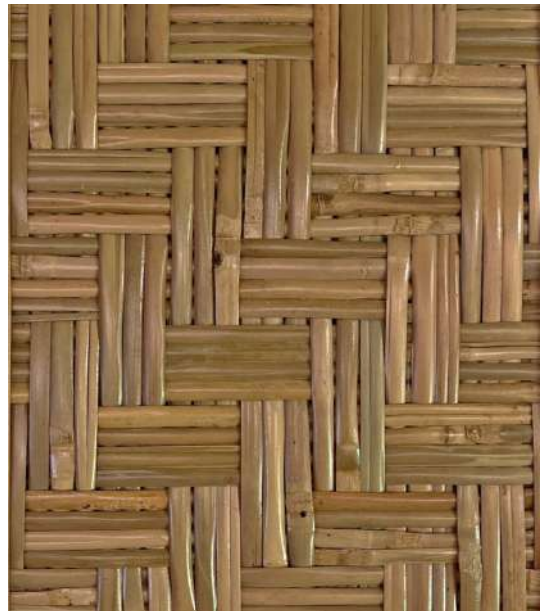

BAMBOO WEAVING

BAMBOO WEAVING

BAMBOO WEAVING BICOLOR 1
Bamboo Type Tali
Colors Yellow / Purple / Dark Brown
Skin Yes
Thickness 40-50 mm
Size 400 x 300 cm

BAMBOO WEAVING BICOLOR 2
Bamboo Type Tali
Colors Yellow / Purple / Dark Brown
Skin Yes
Thickness 40-50 mm
Size 400 x 300 cm

Akasha Restaurant & Venue - Keliki, Bali, Indonesia, 2021

BAMBOO WEAVING 1
Bamboo Type Tali
Colors Yellow
Skin Yes
Thickness 20 mm
Size 400 x 300 cm

BAMBOO WEAVING 2
Bamboo Type Tali
Colors Yellow
Skin Yes
Thickness 15 mm
Size 400 x 300 cm