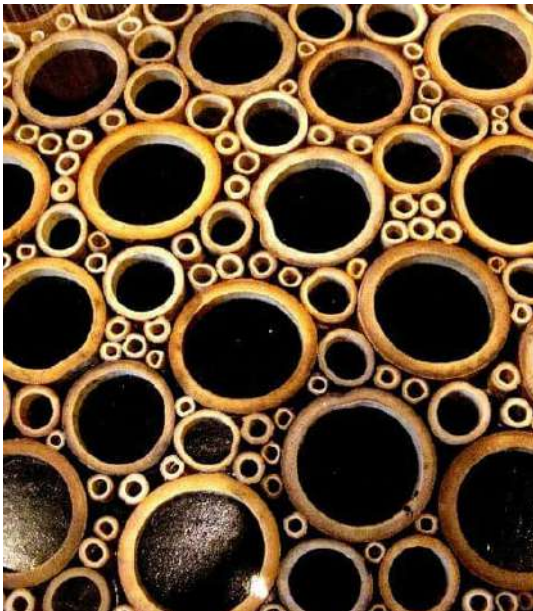

ROUND BAMBOO PANCING

Pattern Round
Bamboo Type Pancing
Color Yellow
Skin Yes
Thickness 25 mm