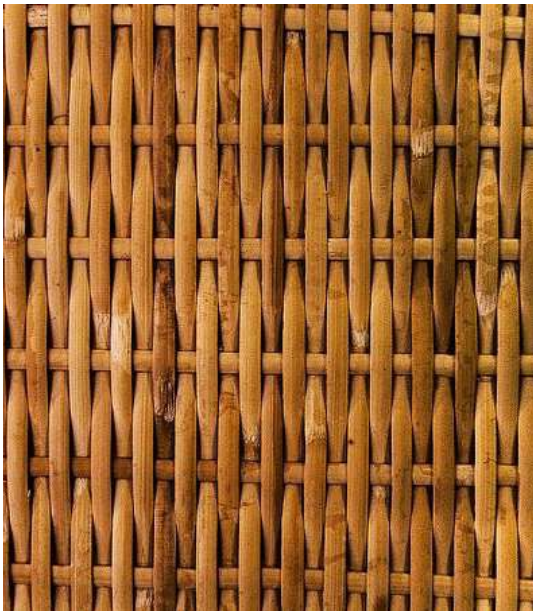

Skin No

BAMBOO WEAVING

BAMBOO WEAVING SQUARE
Bamboo Type Tali
Colors Yellow
Skin Yes
Thickness 20 mm

BAMBOO WEAVING THICK
Bamboo Type Tali
Colors Yellow
Skin No
Thickness 30 mm

BAMBOO WEAVING NEST
Bamboo Type Tali
Colors Yellow
Skin No
Thickness 20 mm

Bali Airport - Bali, Indonesia, 2022

Hermes Exhibition - Doha, Qatar, 2022

BAMBOO WEAVING

BAMBOO WEAVING CHECKERBOARD
Bamboo Type Tali
Colors Yellow
Skin No
Thickness 10 mm

BAMBOO WEAVING STRAIGHT DIAGONAL
Bamboo Type Tali
Colors Yellow
Skin Yes
Thickness 10 mm

The Seed - Candidasa, Bali, Indonesia, 2021

BAMBOO WEAVING STRAIGHT 1
Bamboo Type Tali
Skin Yes
Colors Yellow | Black
Max. Size 300 x 200 cm

Sunsri House of Jewelry - Batubulan, Indonesia, 2018

BAMBOO WEAVING