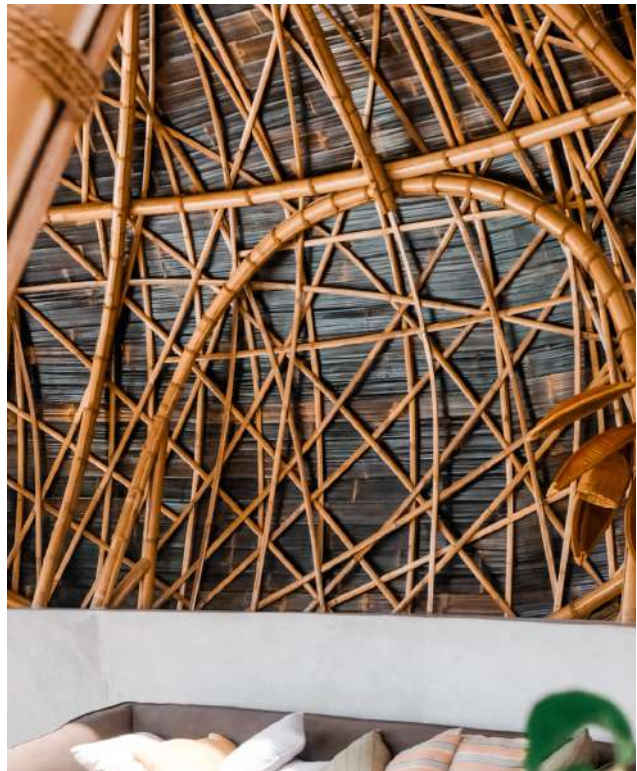

BAMBOO RAW MATERIAL

ROUND BAMBOO TALI BLACK

Pattern Round

Bamboo Type Tali

Color Black

Skin Yes

Thickness 60-70 mm | 80-100 mm

Ulaman Eco Retreat - Kaba-kaba , Bali, Indonesia, 2020

BAMBOO PELUPUH YELLOW

Pattern Flattened Bamboo

Bamboo Type Tali

Color Yellow

Skin Yes

Thickness 100 mm

Rasli Villa - Ubud, Bali, Indonesia, 2020

BAMBOO PELUPUH BLACK

Pattern Flattened

Bamboo Type Tali

Color Yellow

Skin Yes

Thickness 60-70 mm | 80-100 mm

Bamboo Guest House - Bingin, Bali, Indonesia, 2019

BAMBOO RAW MATERIAL

Ulaman Eco Retreat - Kaba-kaba, Bali, Indonesia, 2020

BAMBOO SPLITS YELLOW WITH SKIN

Pattern Split
Bamboo Type Tali
Color Yellow
Skin Yes
Thickness 25 mm

BAMBOO SPLITS BLACK WITH SKIN

Pattern Split
Bamboo Type Tali
Color Black
Skin Yes
Thickness 30 mm

BAMBOO RAW MATERIAL