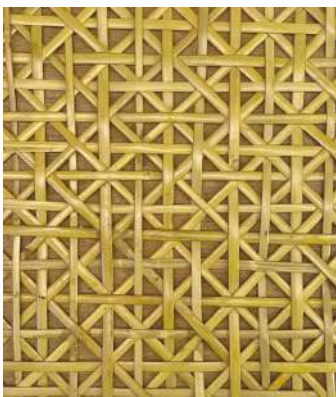

BAMBOO WEAVING 4 REGULAR

Bamboo Type Tali

Colors Yellow

Skin No

Thickness 25 mm

BAMBOO WEAVING DIAGONAL

Bamboo Type Tali

Colors Yellow

Skin No

BAMBOO WEAVING

BAMBOO WEAVING SQUARE
Bamboo Type Tali
Colors Yellow
Skin Yes
Thickness 20 mm

BAMBOO WEAVING THICK
Bamboo Type Tali
Colors Yellow
Skin No
Thickness 30 mm

BAMBOO WEAVING NEST
Bamboo Type Tali
Colors Yellow
Skin No
Thickness 20 mm

Bali Airport - Bali, Indonesia, 2022

Hermes Exhibition - Doha, Qatar, 2022

BAMBOO WEAVING

BAMBOO WEAVING CHECKERBOARD
Bamboo Type Tali
Colors Yellow
Skin No
Thickness 10 mm

BAMBOO WEAVING STRAIGHT DIAGONAL
Bamboo Type Tali
Colors Yellow
Skin Yes
Thickness 10 mm

The Seed - Candidasa, Bali, Indonesia, 2021

BAMBOO WEAVING STRAIGHT 1
Bamboo Type Tali
Skin Yes
Colors Yellow | Black
Max. Size 300 x 200 cm

Sunsri House of Jewelry - Batubulan, Indonesia, 2018

BAMBOO WEAVING