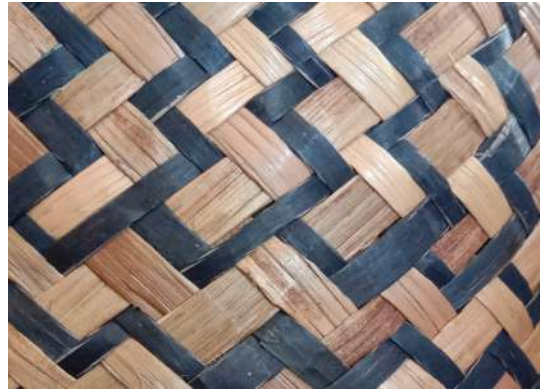

Skin Yes

Max. Size 1500 x 90 cm

OTHER MATERIAL

OTHER MATERIAL

MENDONG ROPE WEAVING

Color Yellow

Skin No

PURUN LEAF WEAVING

Color Yellow

Skin Yes

LEAF WEAVING

Color Yellow

Skin Yes

MENDONG ROPE WEAVING 2

Color Yellow

Skin Yes