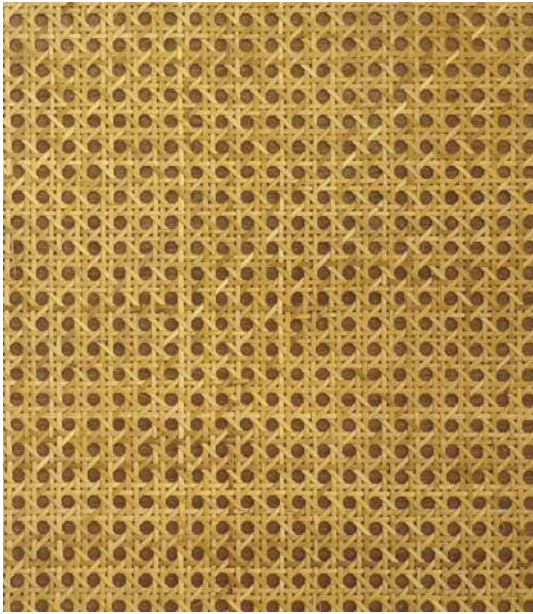

The Seed - Candidasa, Bali, Indonesia, 2021

BAMBOO WEAVING STRAIGHT 1
Bamboo Type Tali
Skin Yes
Colors Yellow | Black
Max. Size 300 x 200 cm

Sunsri House of Jewelry - Batubulan, Indonesia, 2018

BAMBOO WEAVING

Ulaman Eco Retreat, Bali, Indonesia, 2020

BAMBOO WEAVING STRAIGHT 2

Bamboo Type Tali

Color Yellow

Skin Yes

Max. Size 200 x 200 cm

Ulaman Eco Retreat - Bali, Indonesia, 2020

RATTAN WEAVING

RATTAN WEAVING

RATTAN WEAVING DIAGONAL

Color Yellow

Skin Yes

Villa Babcock - Ubud, Bali, Indonesia 2019

RATTAN WEAVING NET

Colors Yellow

Skin Yes

Begawan - Payangan, Bali, Indonesia 2023

RATTAN WEAVING

RATTAN WEAVING BASKET

Color Yellow

Skin Yes

Max. Size 1500 x 900 cm

RATTAN STRAIGHT

Color Yellow