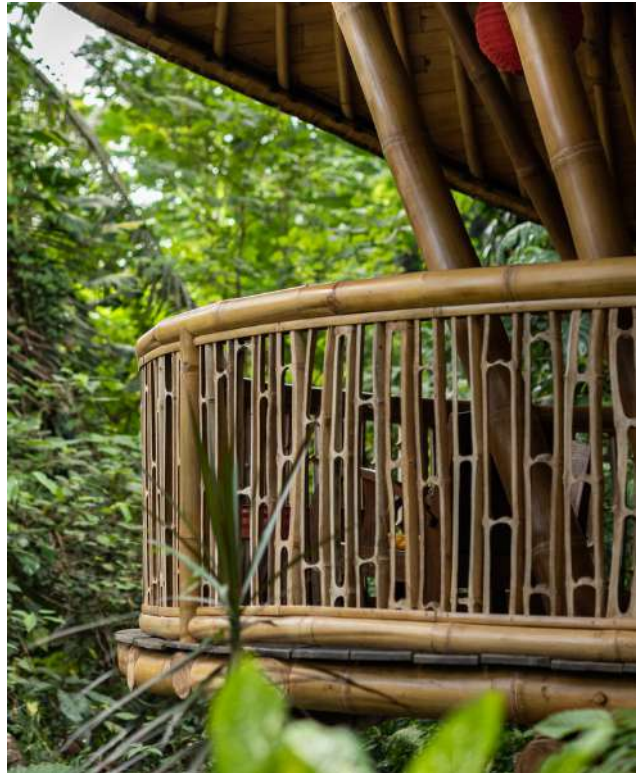

Pattern Split

Bamboo Type Tali

Color Yellow

Skin No

Thickness 25 mm

BAMBOO RAW MATERIAL

BAMBOO SLICE

Pattern Round
Bamboo Type Tali
Color Yellow
Skin Yes
Thickness 60-70 mm | 80-100 mm